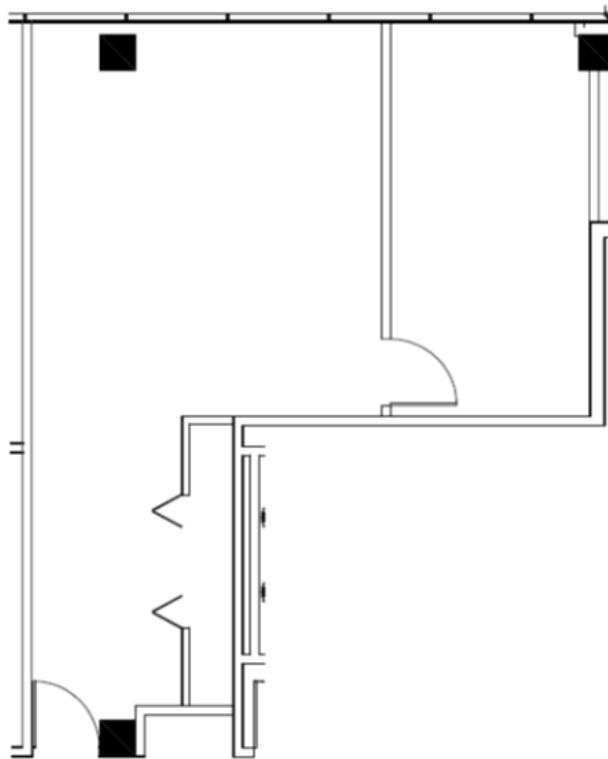

HARTMAN

Tower Pavilion

2909 Hillcroft, Houston, TX

Suite 510

Approximately 887 Rentable Square Feet

SPACE AVAILABLE

For more lease information contact us:

713-467-2222