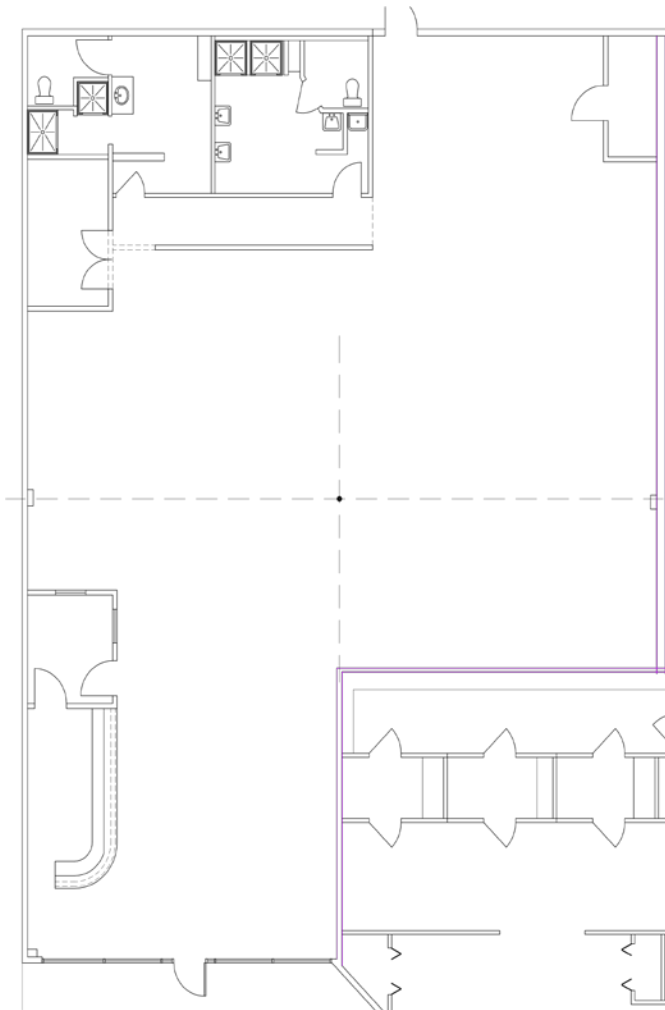

Chelsea Square

5020 FM 1960 West

Suite # A1

Approximately 4,000 Rentable Square Feet

SPACE AVAILABLE

For more lease information contact us:

713-467-2222
www.hi-reit.com