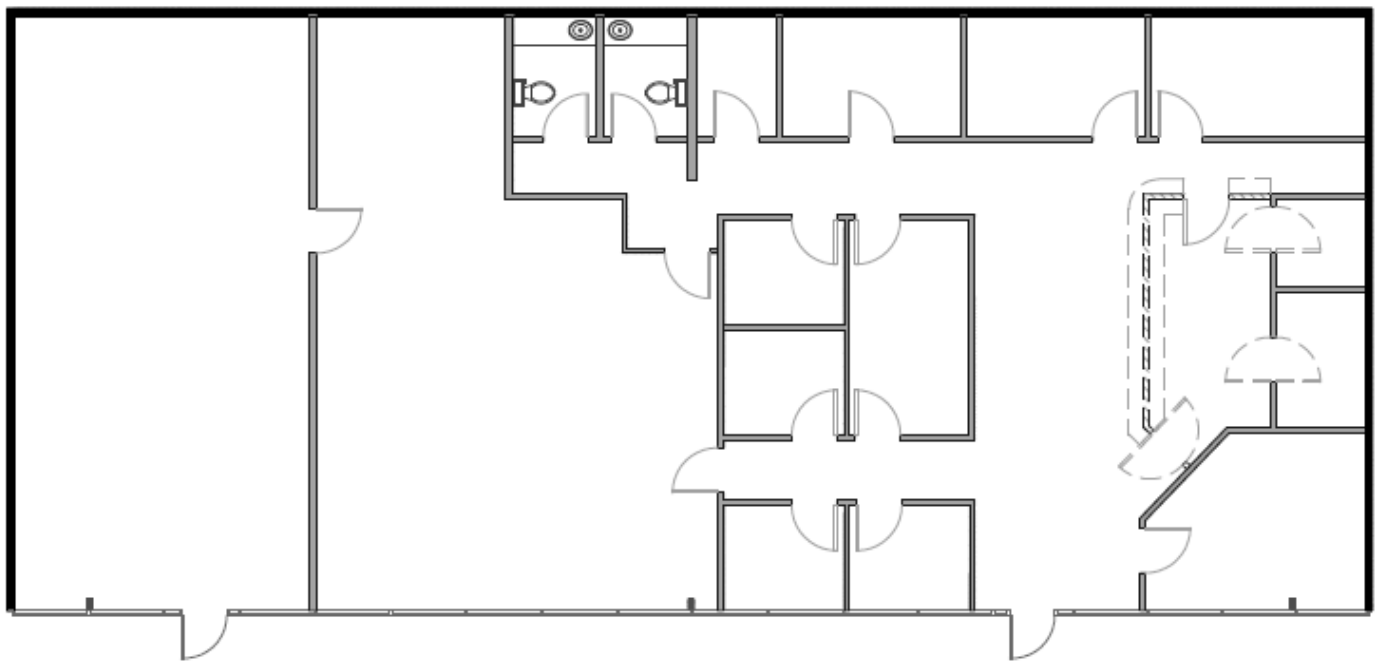

HARTMAN

Chelsea Square

5020 FM 1960 West Houston, TX

Suite A4

Approximately 3,600 Rentable Square Feet

SPACE AVAILABLE

For more lease information contact us:

713-467-2222