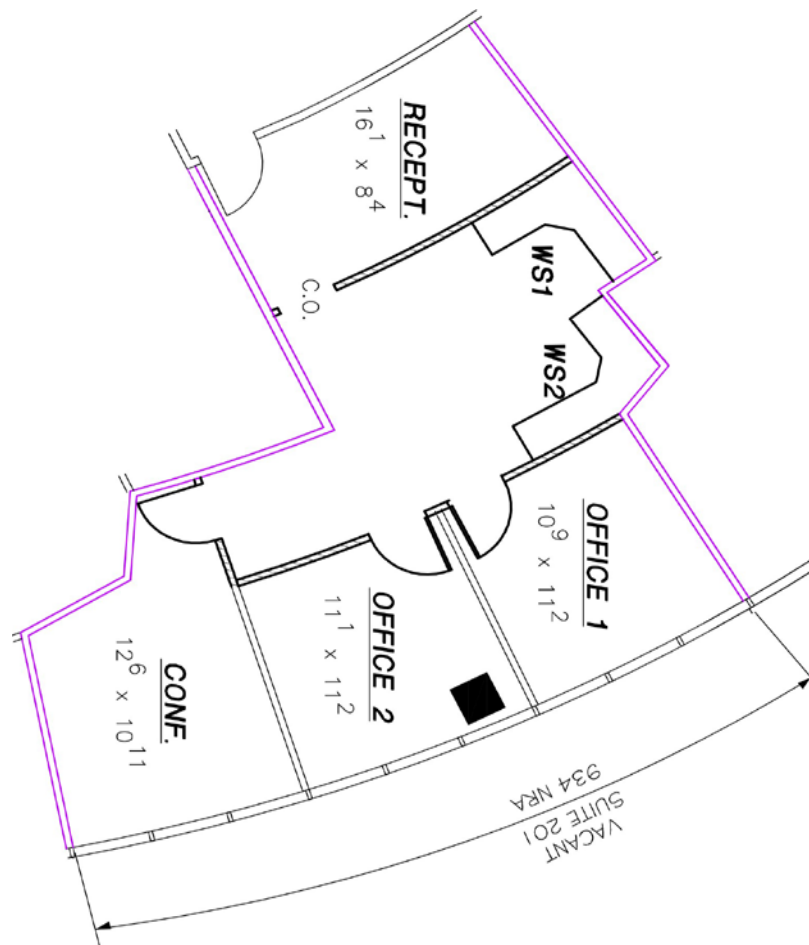

Westheimer Central Plaza

11200 Westheimer, Houston, TX

Suite 201

Approximately 934 Rentable Square Feet

SPACE AVAILABLE

For more lease information contact us:

713-467-2222

www.hi-reit.com