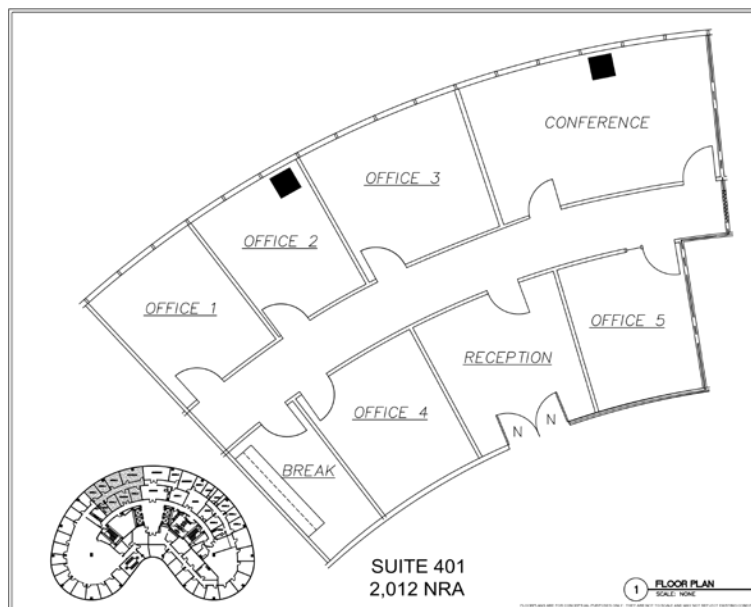

Westheimer Central Plaza

11200 Westheimer, Houston, TX

Suite #401

Approximately 2012 Rentable Square Feet

SPACE AVAILABLE

For more lease information contact us:

713-467-2222

www.hi-reit.com