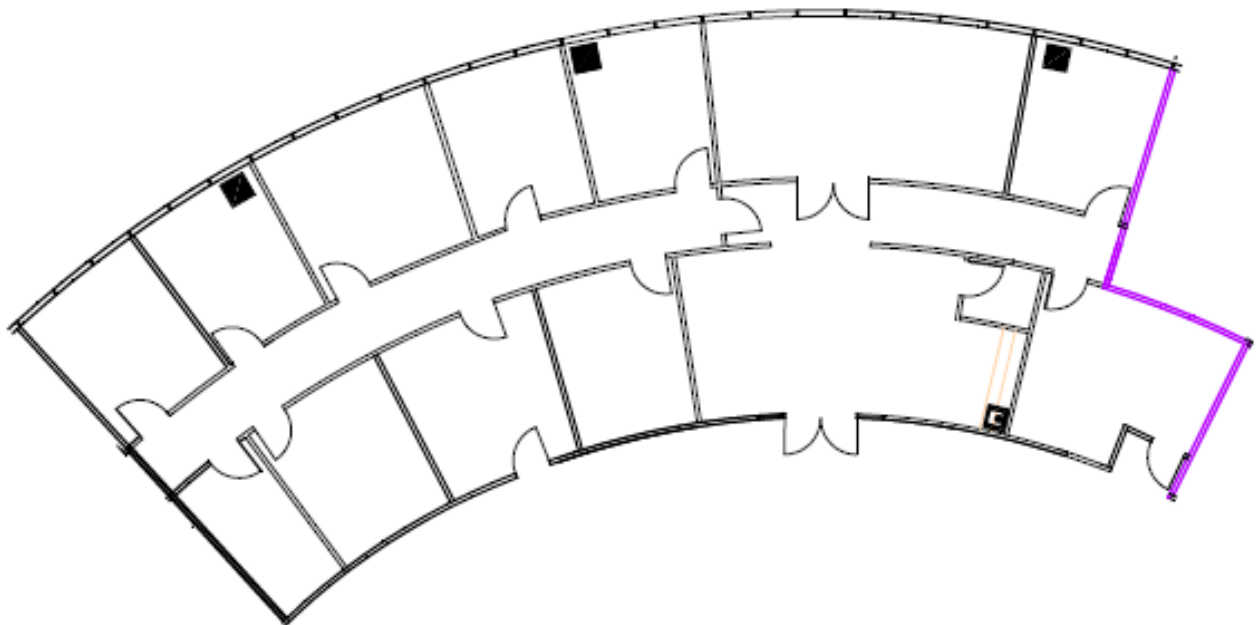

Westheimer Central Plaza

11200 Westheimer, Houston, TX

Suite # 403

Approximately 3575 Rentable Square Feet

SPACE AVAILABLE

For more lease information contact us:

713-467-2222

www.hi-reit.com