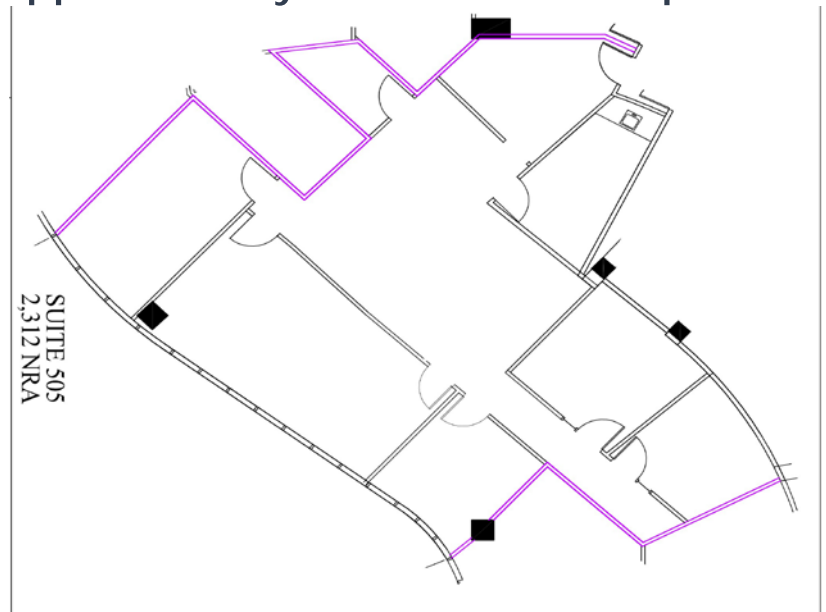

Westheimer Central Plaza

11200 Westheimer, Houston, TX

Suite #505

Approximately 2412 Rentable Square Feet

SPACE AVAILABLE

For more lease information contact us:

713-467-2222

www.hi-reit.com