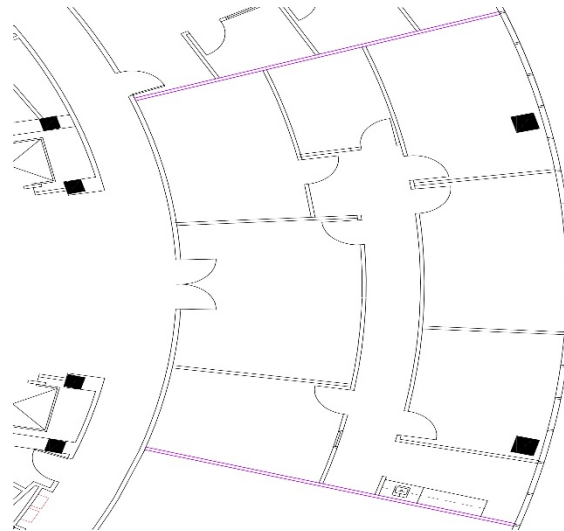

Westheimer Central Plaza

11200 Westheimer, Houston, TX

Suite #777

Approximately 2080 Rentable Square Feet

SPACE AVAILABLE

For more lease information contact us:

713-467-2222

www.hi-reit.com