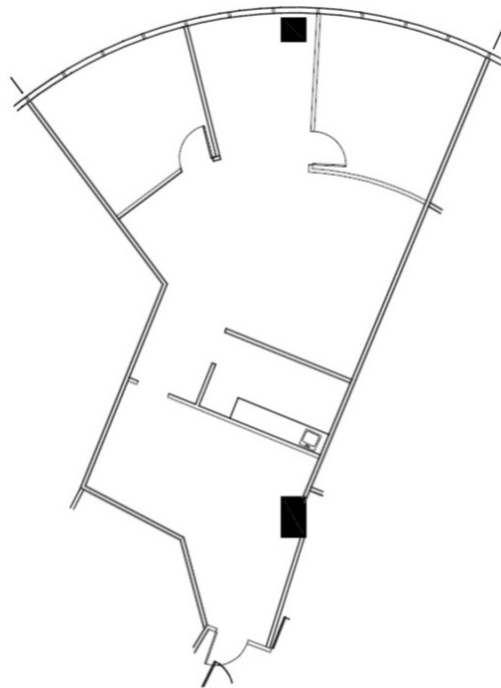

Westheimer Central Plaza

11200 Westheimer, Houston, TX

Suite #870

Approximately 1510 Rentable Square Feet

SPACE AVAILABLE

For more lease information contact us:

713-467-2222

www.hi-reit.com