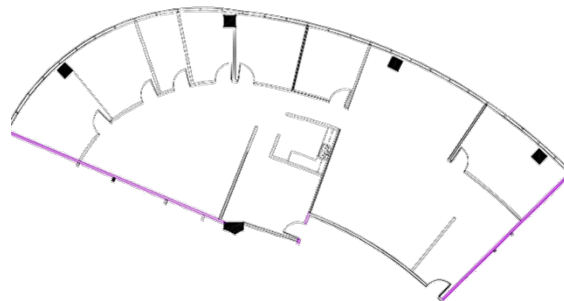

Westheimer Central Plaza

11200 Westheimer, Houston, TX

Suite #880

Approximately 3552 Rentable Square Feet

SPACE AVAILABLE

For more lease information contact us:

713-467-2222

www.hi-reit.com