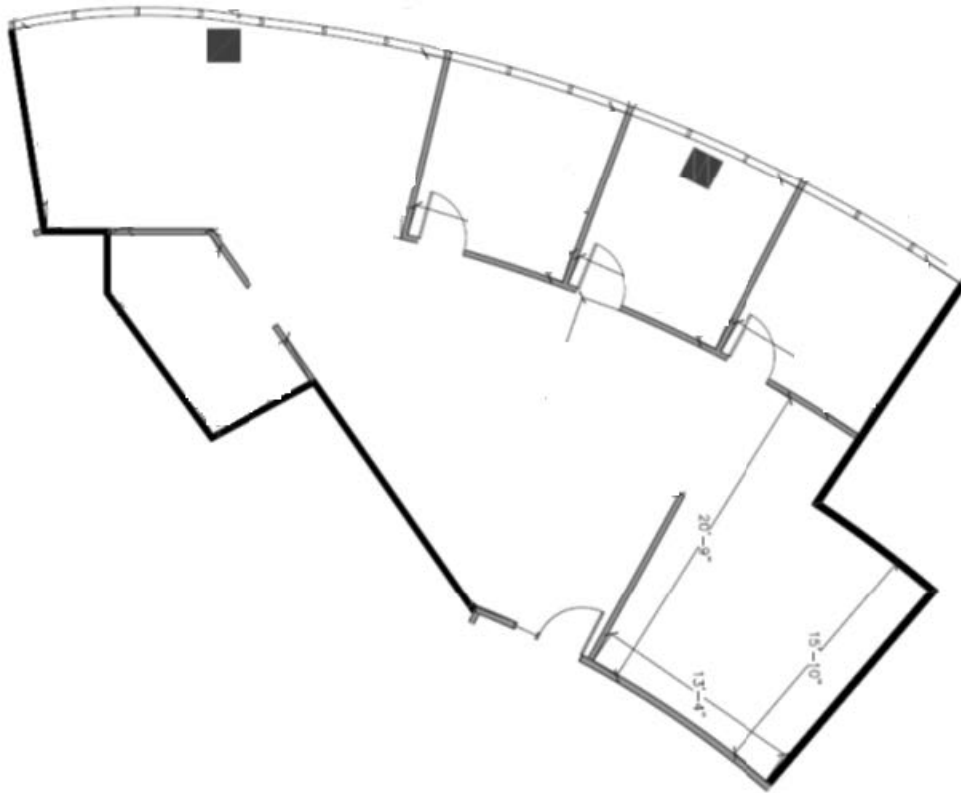

# Westheimer Central Plaza

11200 Westheimer, Houston, TX

## Suite 508

Approximately 1,992 Rentable Square Feet