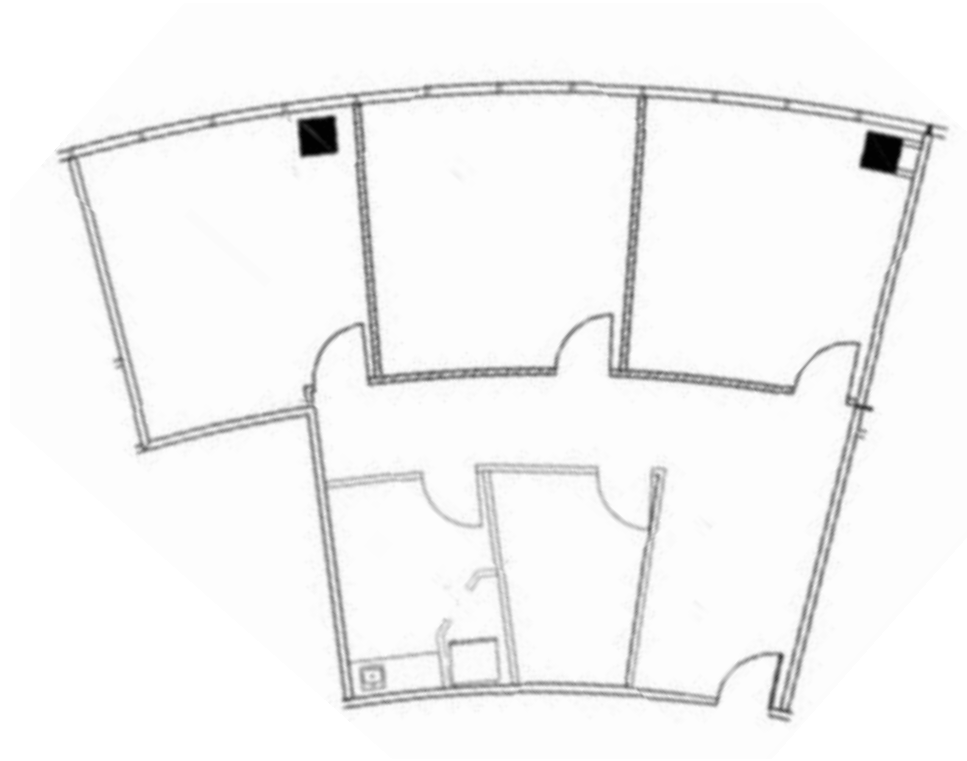

Westheimer Central Plaza

11200 Westheimer, Houston, TX

Suite 509

Approximately 1,411 Rentable Square Feet

SPACE AVAILABLE

For more lease information contact us:

713-467-2222

www.hi-reit.com