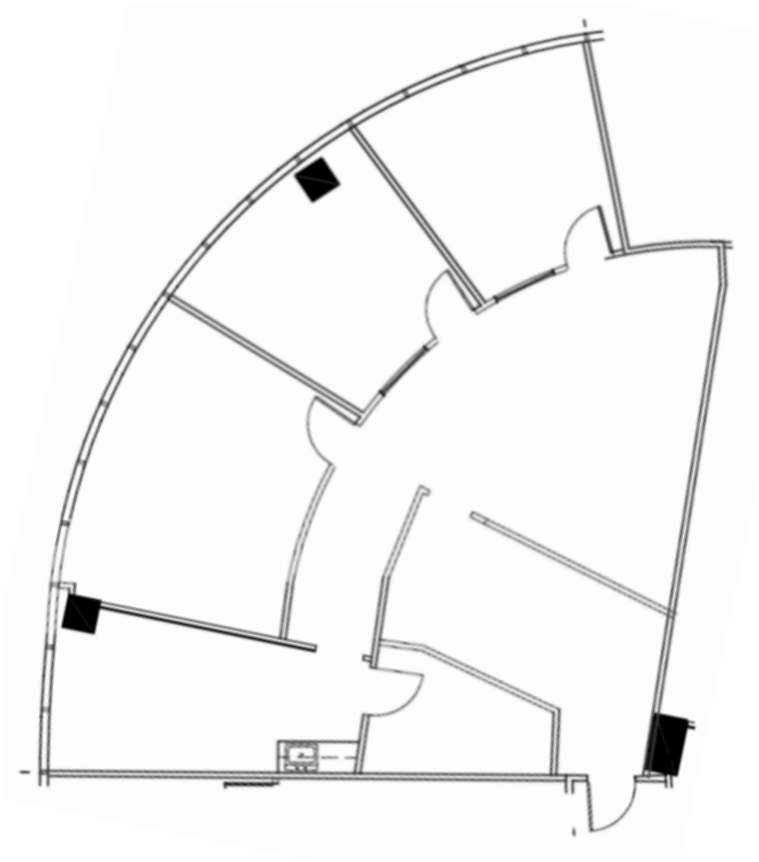

# Westheimer Central Plaza

11200 Westheimer, Houston, TX

## Suite 830

Approximately 1,852 Rentable Square Feet

**SPACE AVAILABLE**

For more lease information contact us:

**713-467-2222**

**[www.hi-reit.com](http://www.hi-reit.com)**