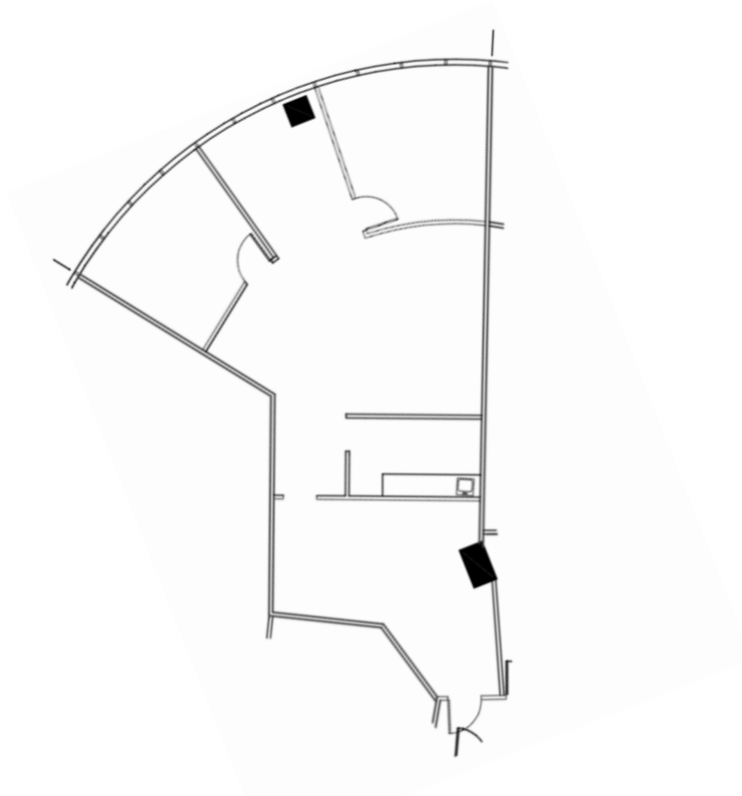

Westheimer Central Plaza

11200 Westheimer, Houston, TX

Suite 870

Approximately 1,510 Rentable Square Feet

SPACE AVAILABLE

For more lease information contact us:

713-467-2222

www.hi-reit.com