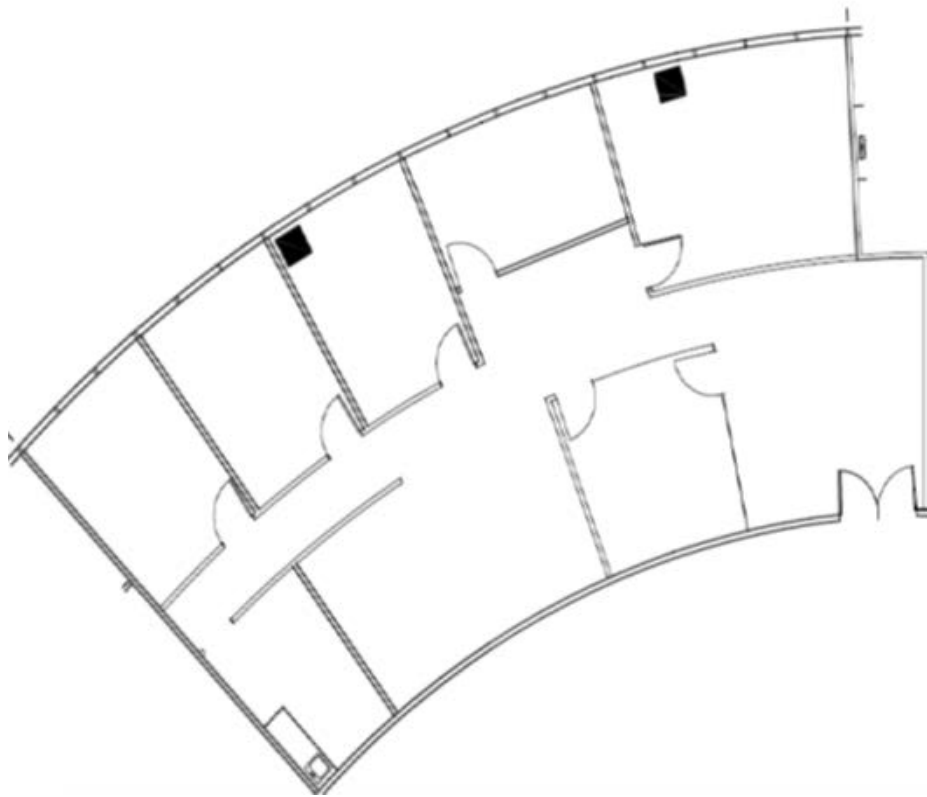

Westheimer Central Plaza

11200 Westheimer, Houston, TX

Suite 890

Approximately 2,455 Rentable Square Feet

SPACE AVAILABLE

For more lease information contact us:

713-467-2222

www.hi-reit.com