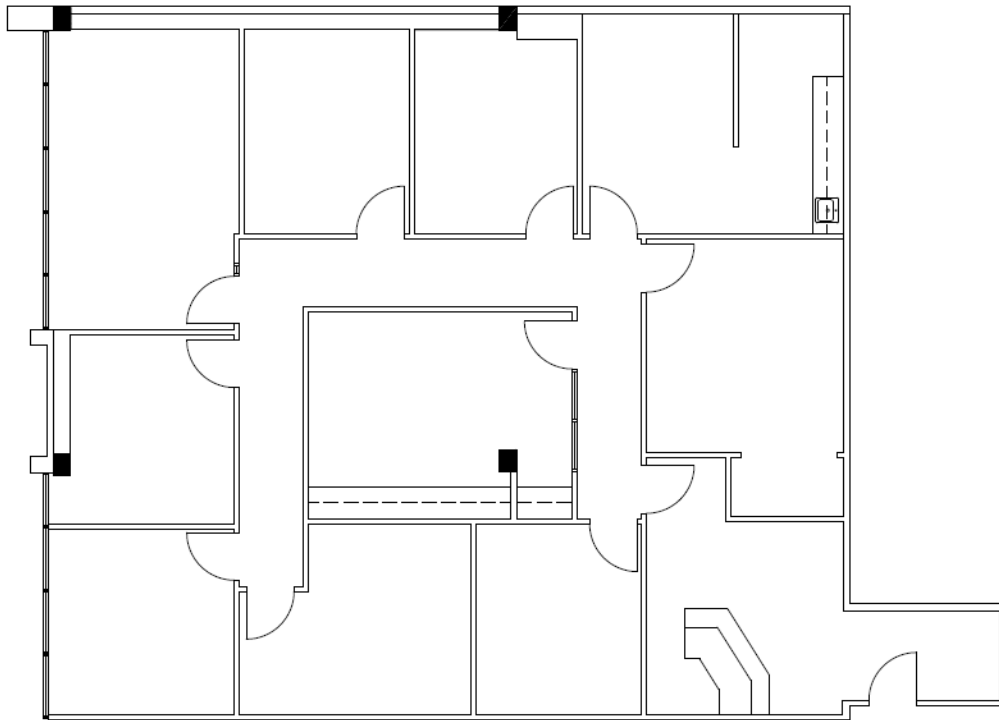

HARTMAN

3100 Timmons

3100 Timmons, Houston, TX

Suite 210

Approximately 2,601 Rentable Square Feet

SPACE AVAILABLE

For more lease information contact us:

713-467-2222