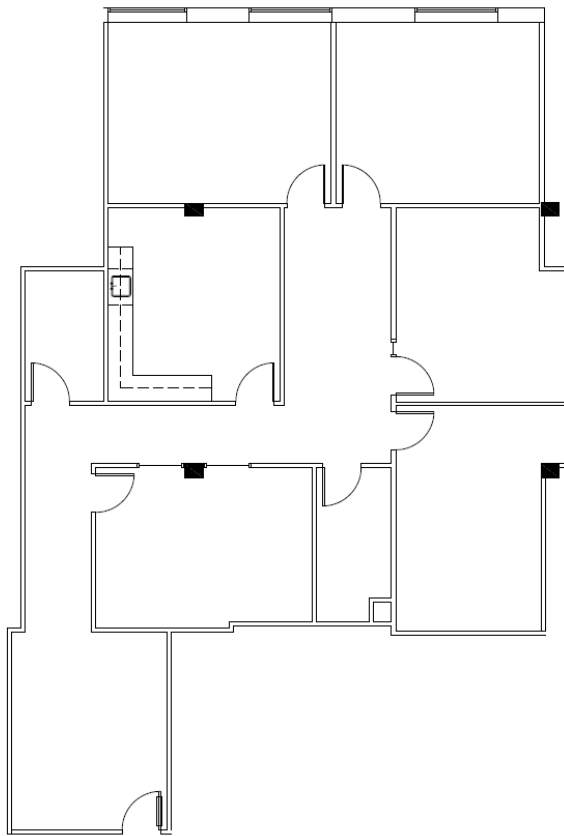

HARTMAN

3100 Timmons

3100 Timmons, Houston, TX

Suite 255

Approximately 2,479 Rentable Square Feet

SPACE AVAILABLE

For more lease information contact us:

713-467-2222