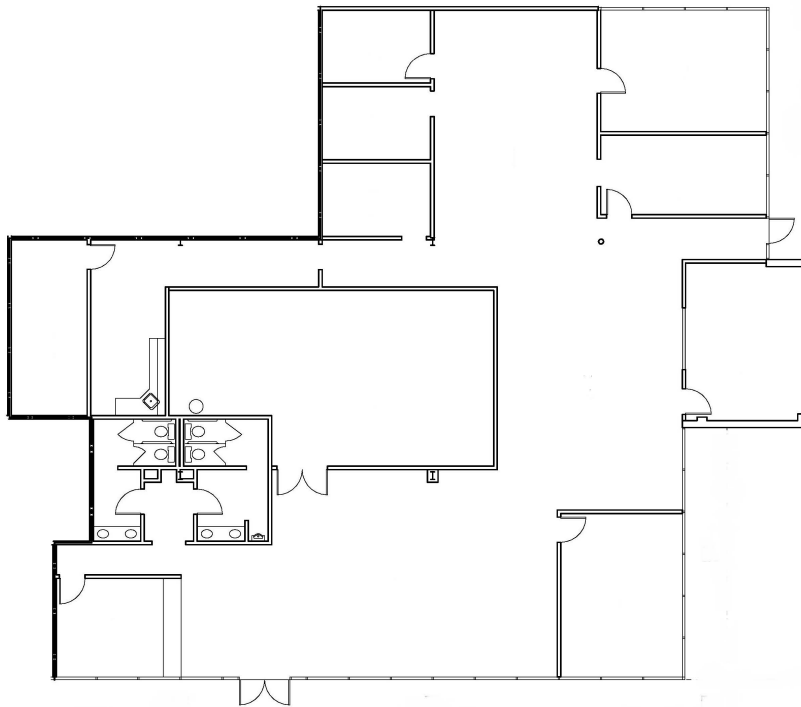

HARTMAN

Central Park

1900 Firman Rd. Richardson, TX 75081

Suite451

Approximately 6,300 Rentable Square Feet

SPACE AVAILABLE

For more lease information contact us:

713-467-2222