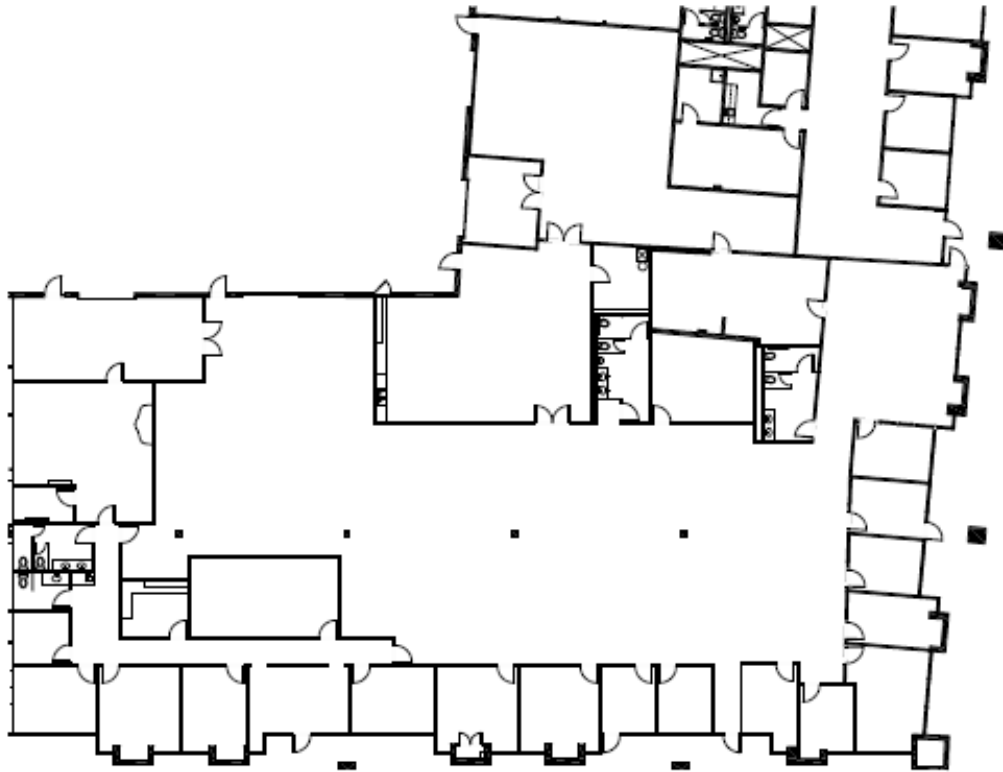

HARTMAN

Central Park

1900 Firman Rd. Richardson, TX 75081

Suite 600

Approximately 22,324 Rentable Square Feet

SPACE AVAILABLE

For more lease information contact us:

713-467-2222