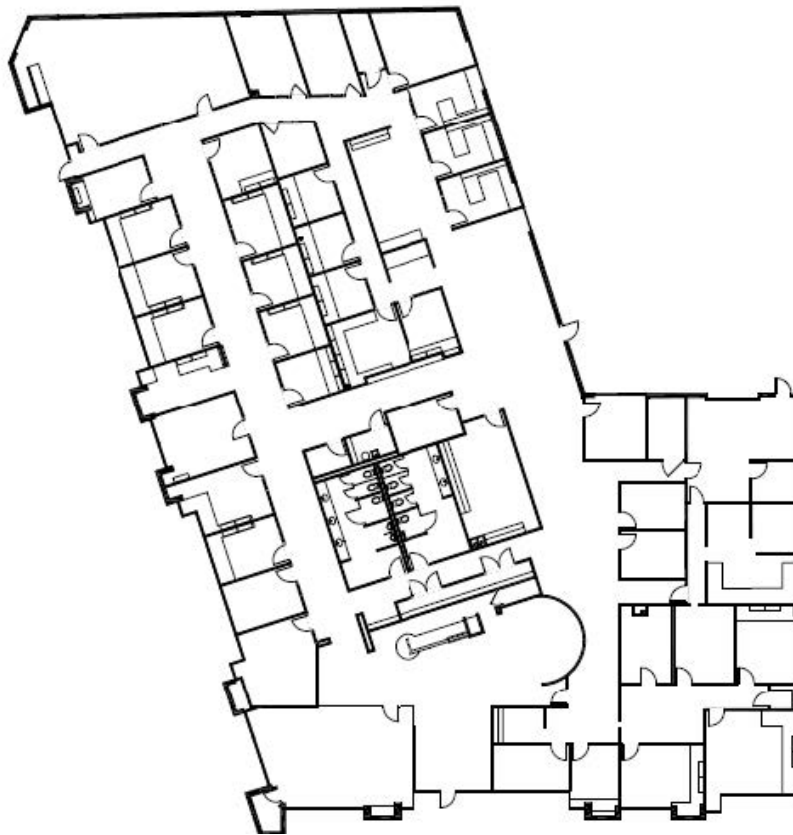

HARTMAN

Central Park

1900 Firman Rd. Richardson, TX 75081

Suite 700

Approximately 8,347 Rentable Square Feet

SPACE AVAILABLE

For more lease information contact us:

713-467-2222