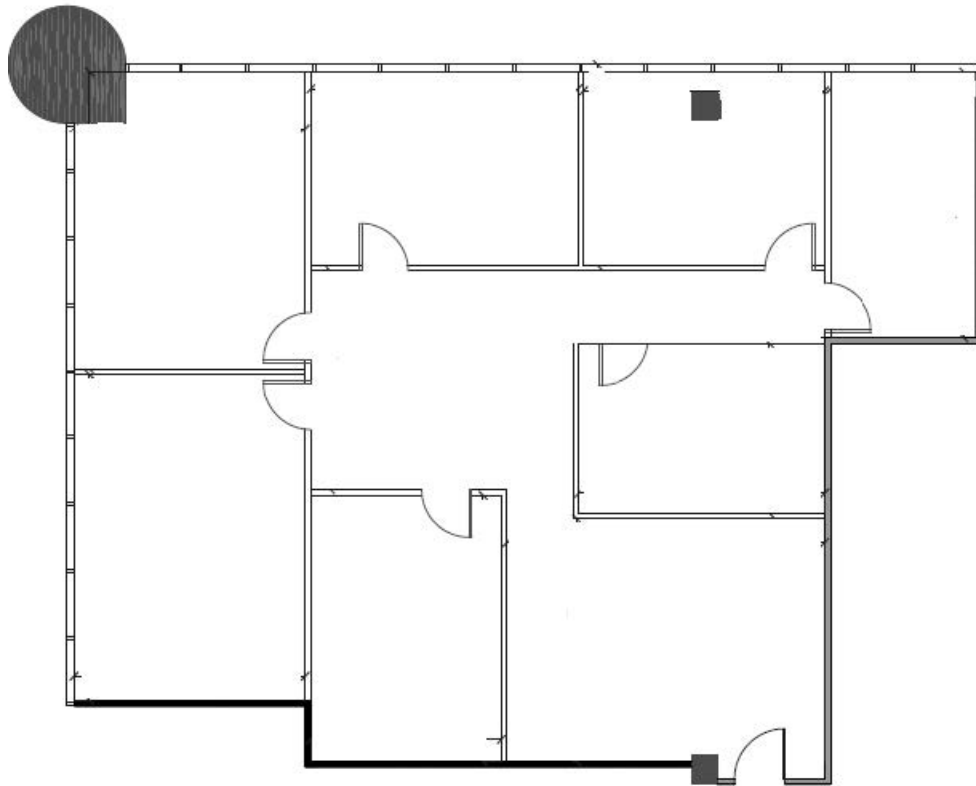

## Suite 480

Approximately 2,330 Rentable Square Feet