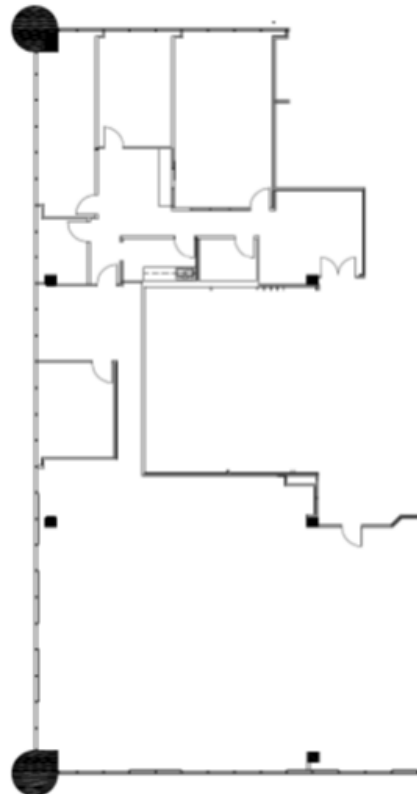

HARTMAN

11811 North Freeway

Houston, TX 77060

Suite 600

Approximately 5,395 Rentable Square Feet

SPACE AVAILABLE

For more lease information contact us:

713-467-2222