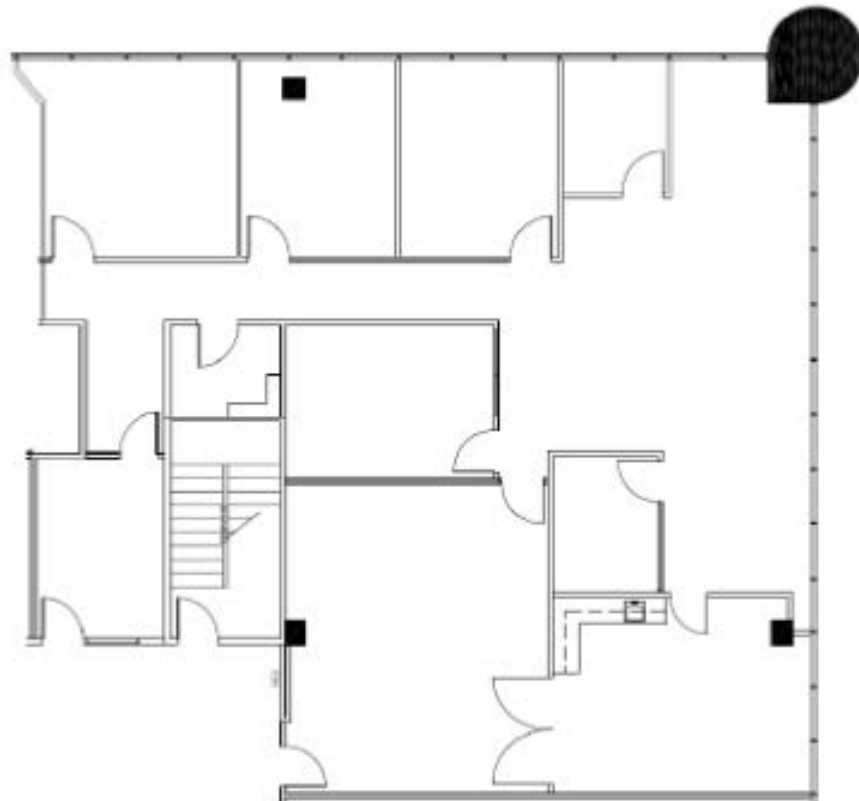

## Suite 622

Approximately 2,117 Rentable Square Feet