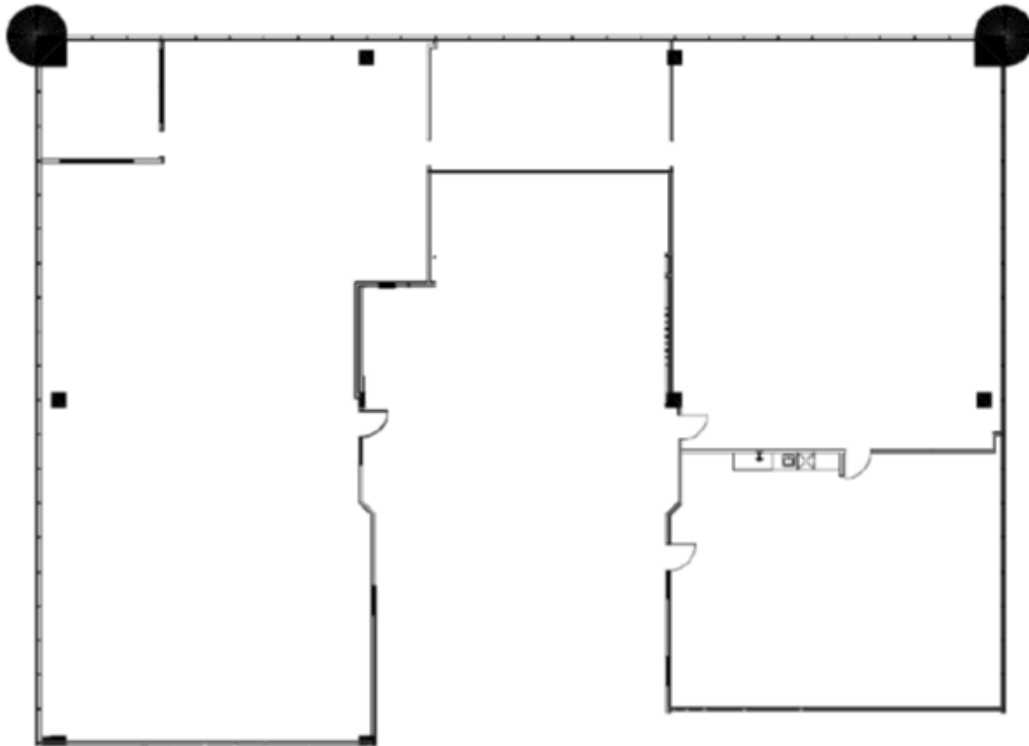

HARTMAN

11811 North Freeway

Houston, TX 77060

Suite 720

Approximately 7,714 Rentable Square Feet

SPACE AVAILABLE

For more lease information contact us:

713-467-2222