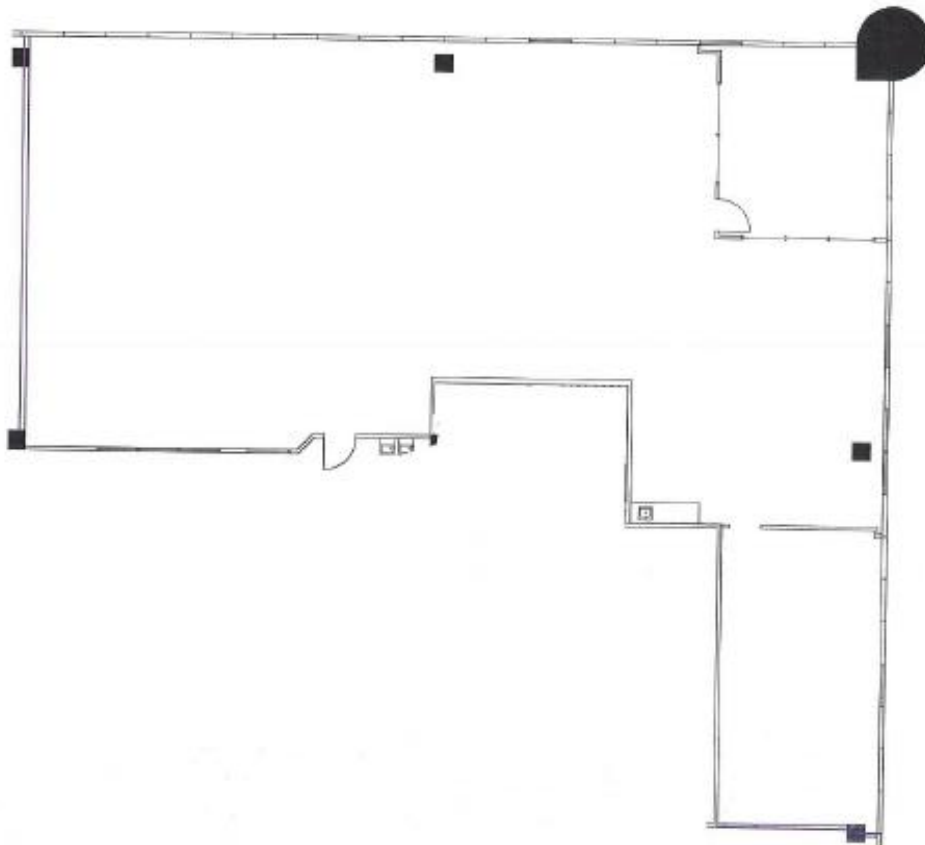

HARTMAN

11811 North Freeway

Houston, TX 77060

Suite 800

Approximately 3,634 Rentable Square Feet

SPACE AVAILABLE

For more lease information contact us:

713-467-2222