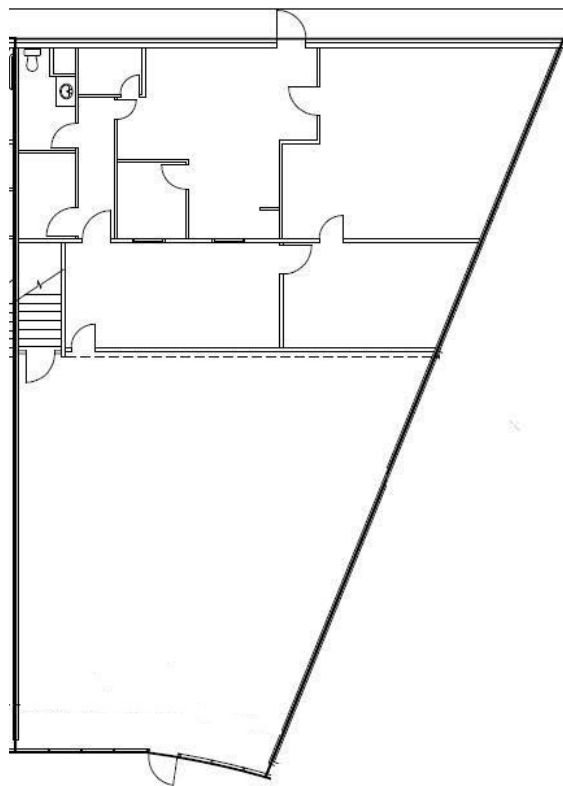

HARTMAN

Haute Harwin

6959 Harwin Drive, Houston, TX 77036

Suite 108

Approximately 4,145 Rentable Square Feet

SPACE AVAILABLE

For more lease information contact us:

713-467-2222