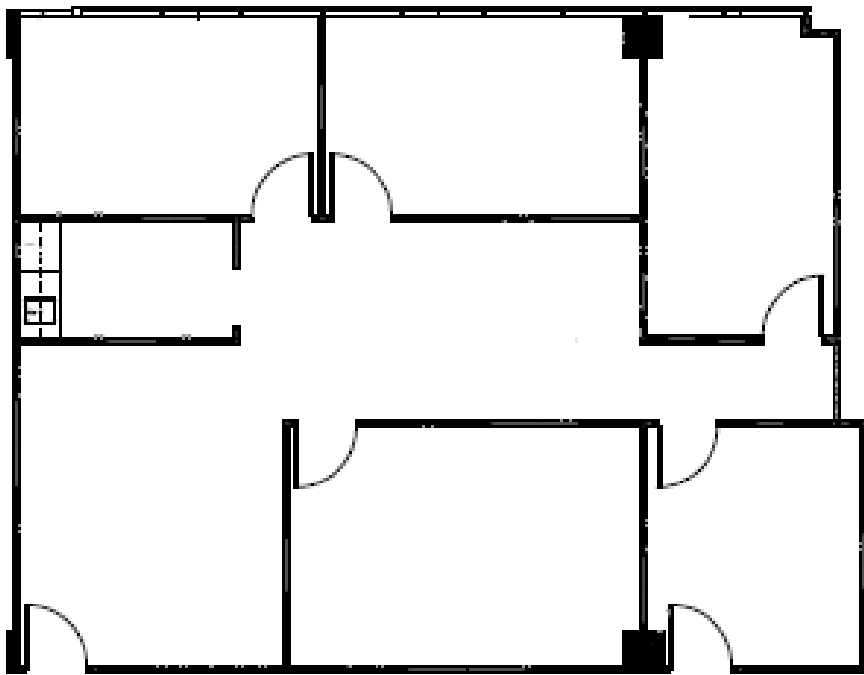

North Central Plaza I

12655 N. Central Expy

Suite 1018

Approximately 1,537 Rentable Square Feet

SPACE AVAILABLE

For more lease information contact us:

972-788-4988

www.hi-reit.com