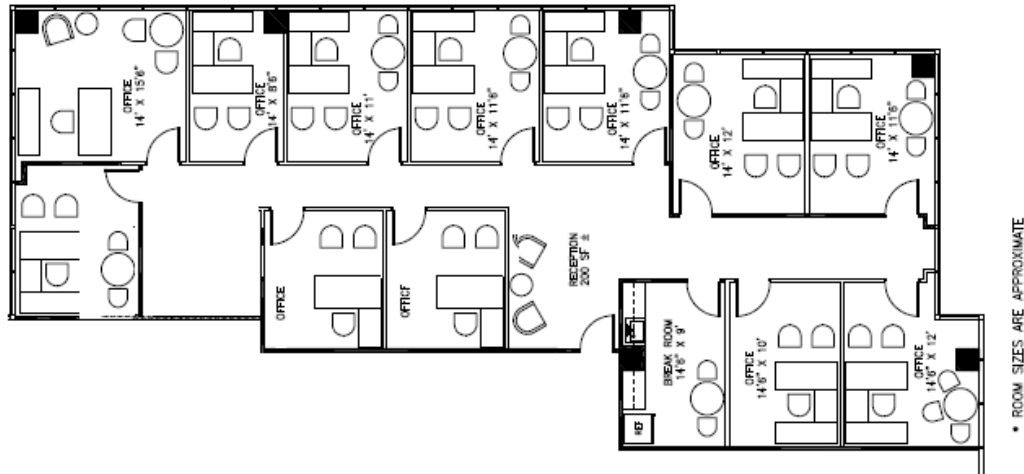

# North Central Plaza I

### Suite 275

Approximately 3,149 Rentable Square Feet