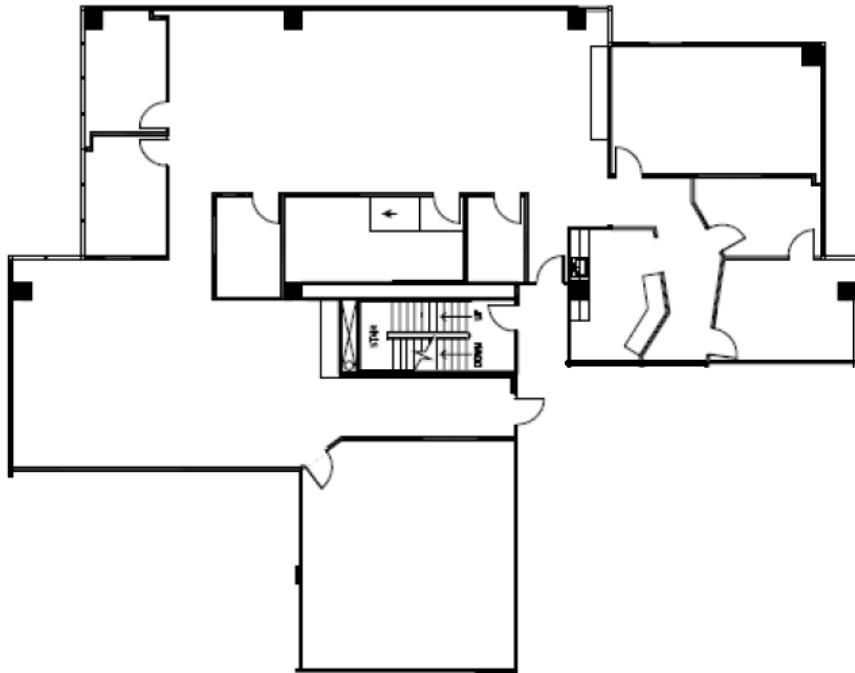

HARTMAN

North Central Plaza I 12655 N. Central Expwy

Suite 275

Approximately 5,004 Rentable Square Feet

SPACE AVAILABLE

For more information call

972-788-4988

www.hi-reit.com