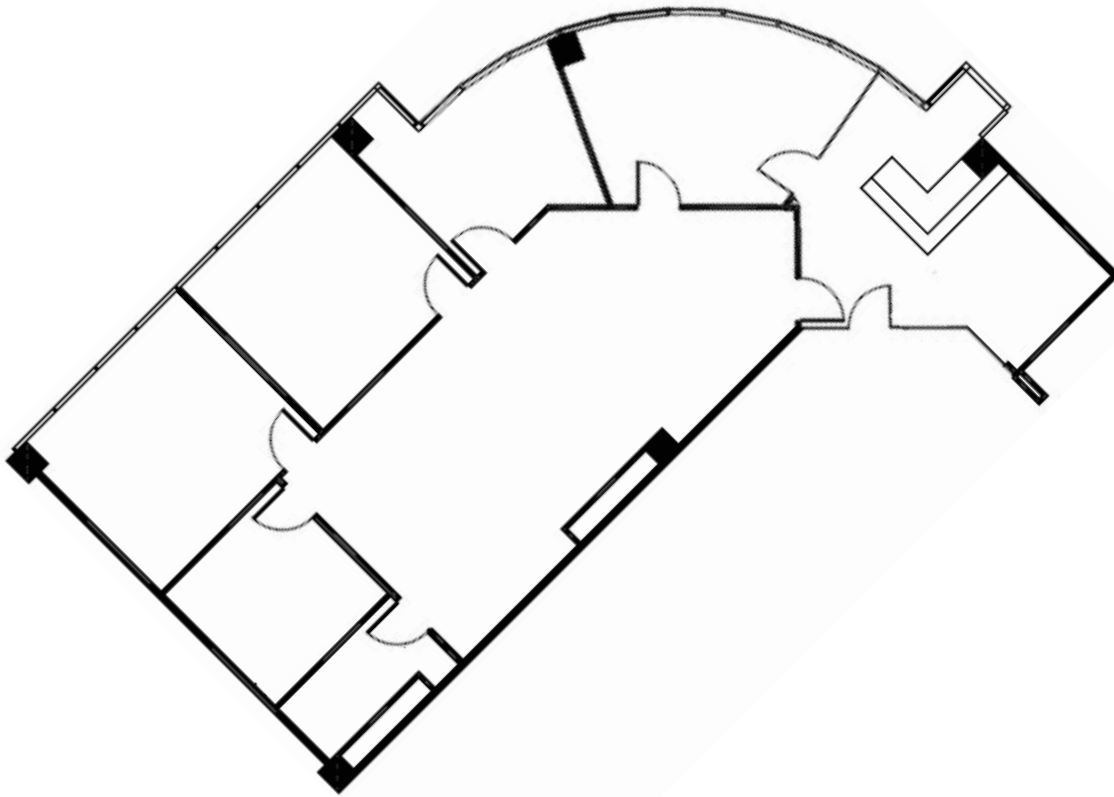

HARTMAN

North Central Plaza I 12655 N. Central Expy

Suite 315

Approximately 2,239 Rentable Square Feet

SPACE AVAILABLE

For more lease information contact us:

713-467-2222

www.hi-reit.com