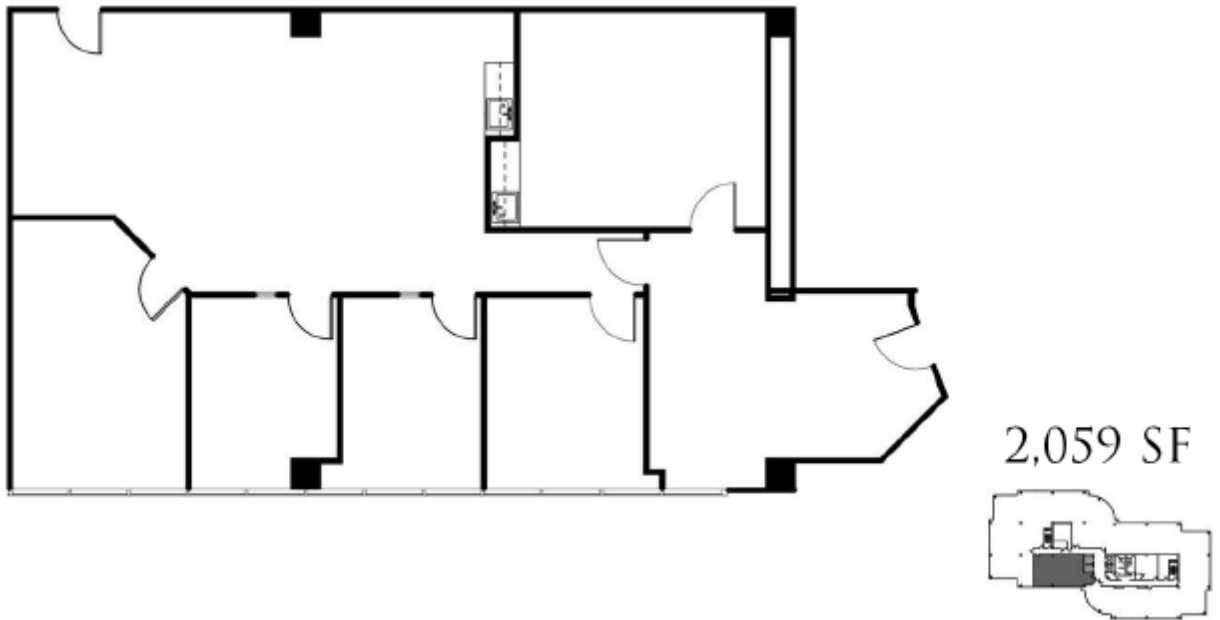

North Central Plaza I

12655 N. Central Expy

Suite 420

Approximately 2,059 Rentable Square Feet

SPACE AVAILABLE

For more lease information contact us:

972-788-4988

www.hi-reit.com