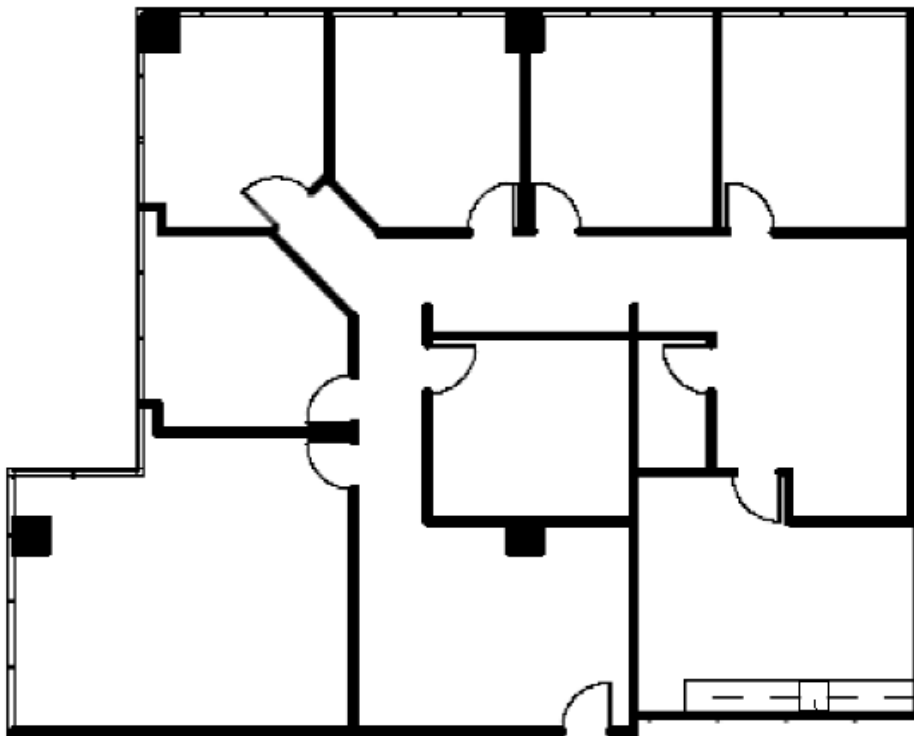

HARTMAN

North Central Plaza I 12655 N. Central Expy

Suite 421

Approximately 2,521 Rentable Square Feet

SPACE AVAILABLE

For more information call

972-788-4988

www.hi-reit.com