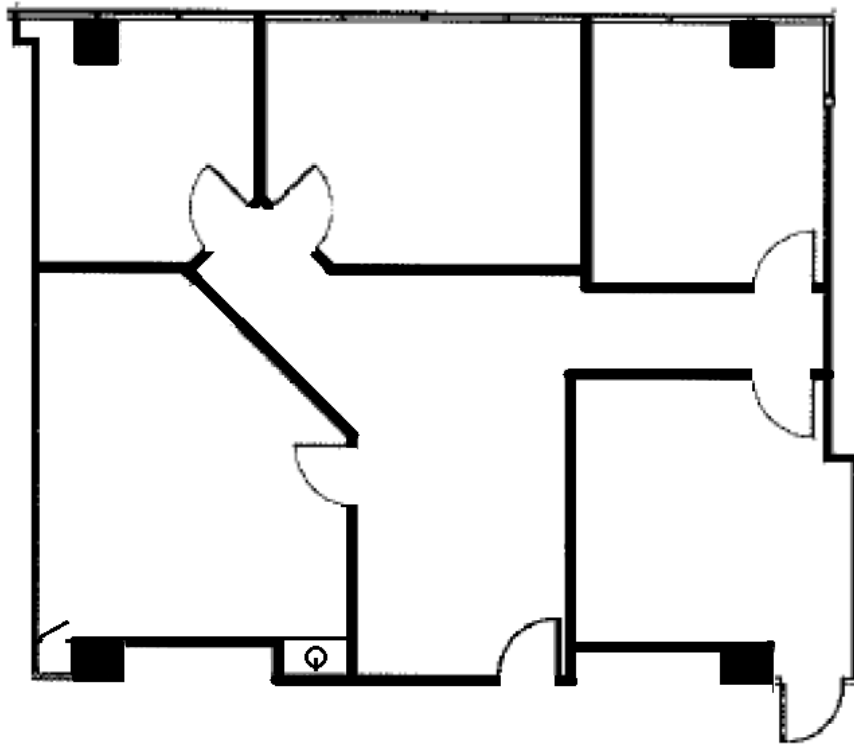

North Central Plaza I

12655 N. Central Expy

Suite 920

Approximately 1,435 Rentable Square Feet

SPACE AVAILABLE

For more lease information contact us:

972-788-4988

www.hi-reit.com