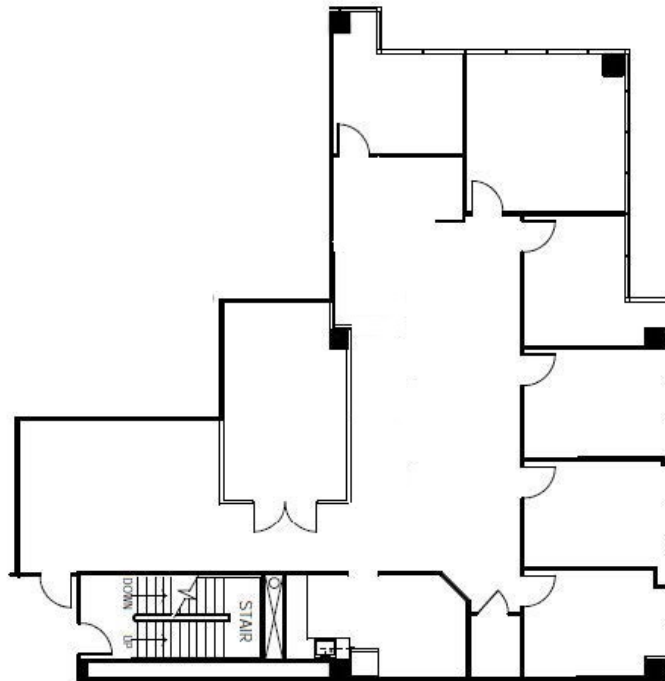

North Central Plaza I

12655 N. Central Expy

Suite 930

Approximately 2,891 Rentable Square Feet

SPACE AVAILABLE

For more lease information contact us:

972-788-4988

www.hi-reit.com