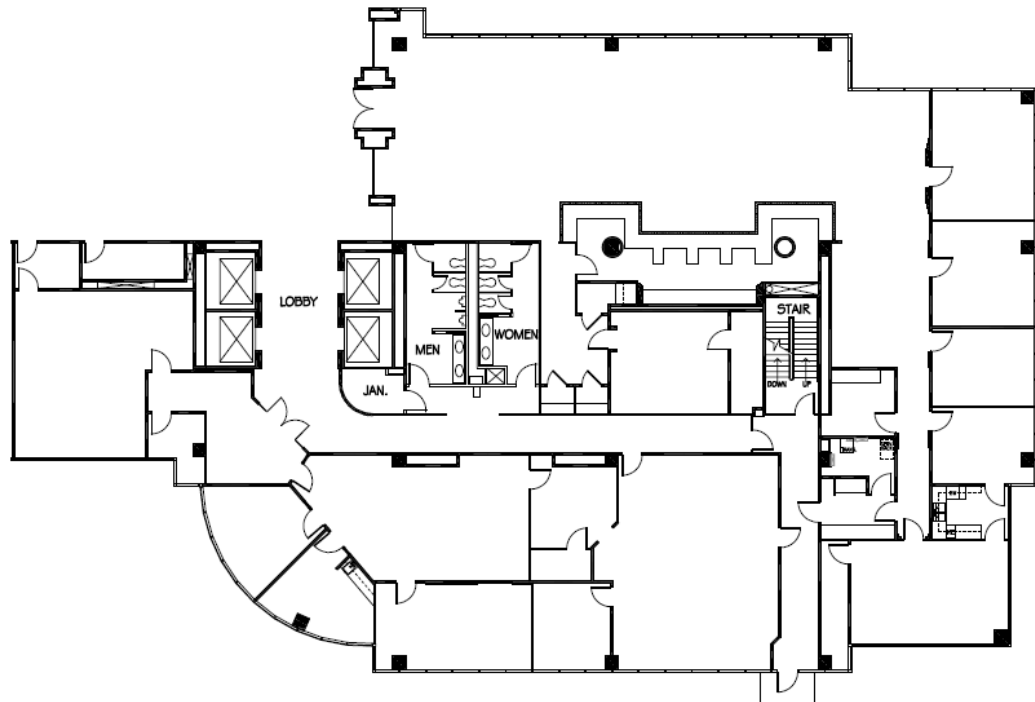

North Central Plaza I

12655 N. Central Expy

Suite # 100

Approximately 10,504 Rentable Square Feet

SPACE AVAILABLE

For more lease information contact us:

972-788-4988

www.hi-reit.com