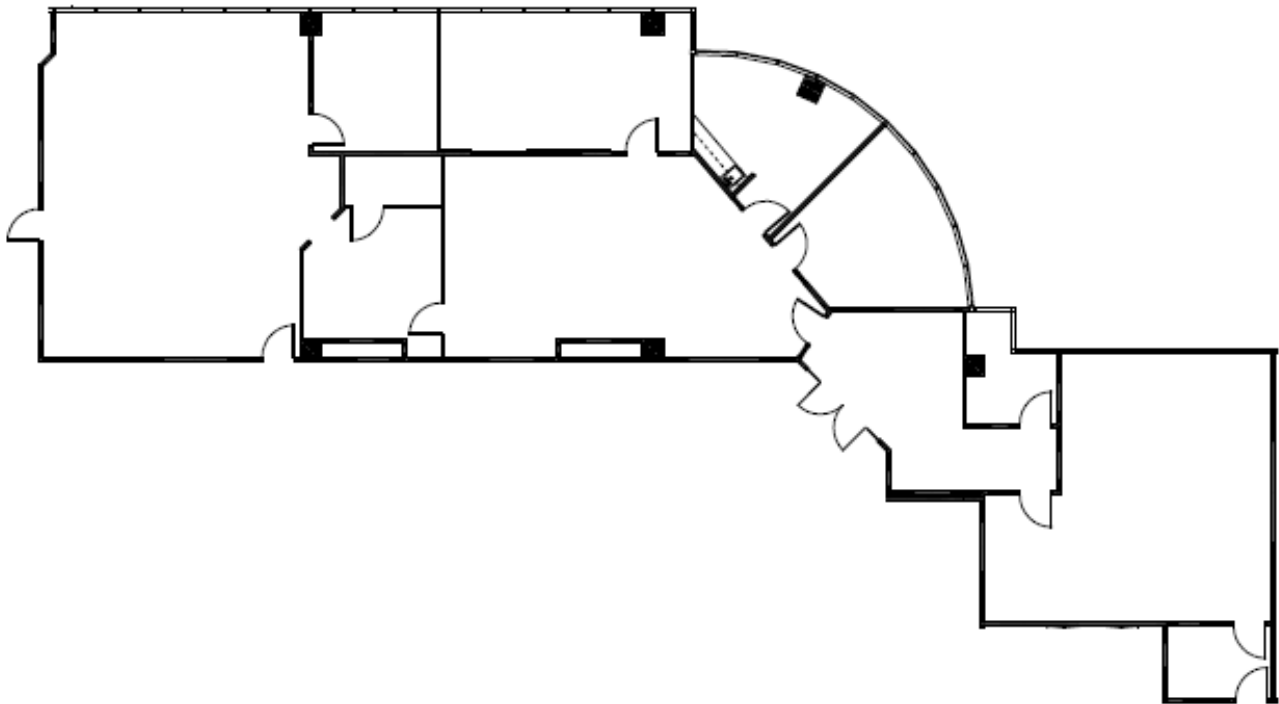

North Central Plaza I 12655 N. Central Expy

Suite # 100

Approximately 3,983 Rentable Square Feet

SPACE AVAILABLE

For more lease information contact us:

972-788-4988

www.hi-reit.com