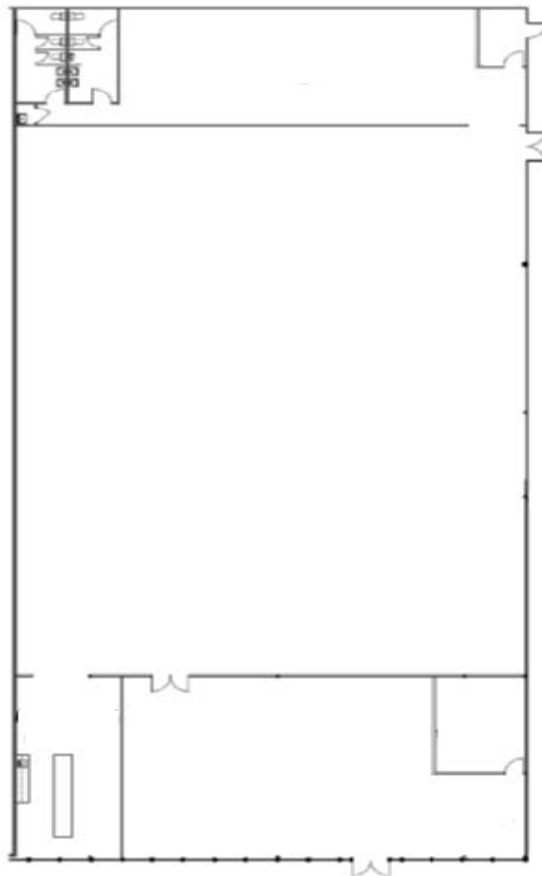

HARTMAN

MISSION CENTRE

14615 Beechnut Street

Suite 14639-A

Approximately 14,702 Rentable Square Feet

SPACE AVAILABLE

For more lease information contact us:

713.467.2222