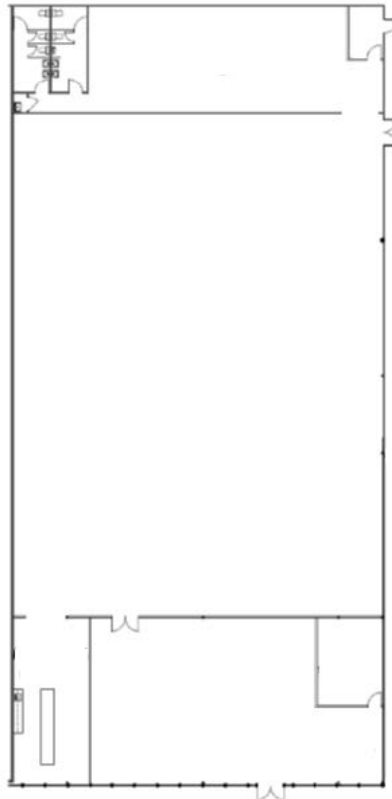

HARTMAN

Mission Centre

14615 Beechnut Street

Suite 14639-A

Approximately 14,702 Rentable Square Feet

SPACE AVAILABLE

For more lease information contact us:

972-788-4988