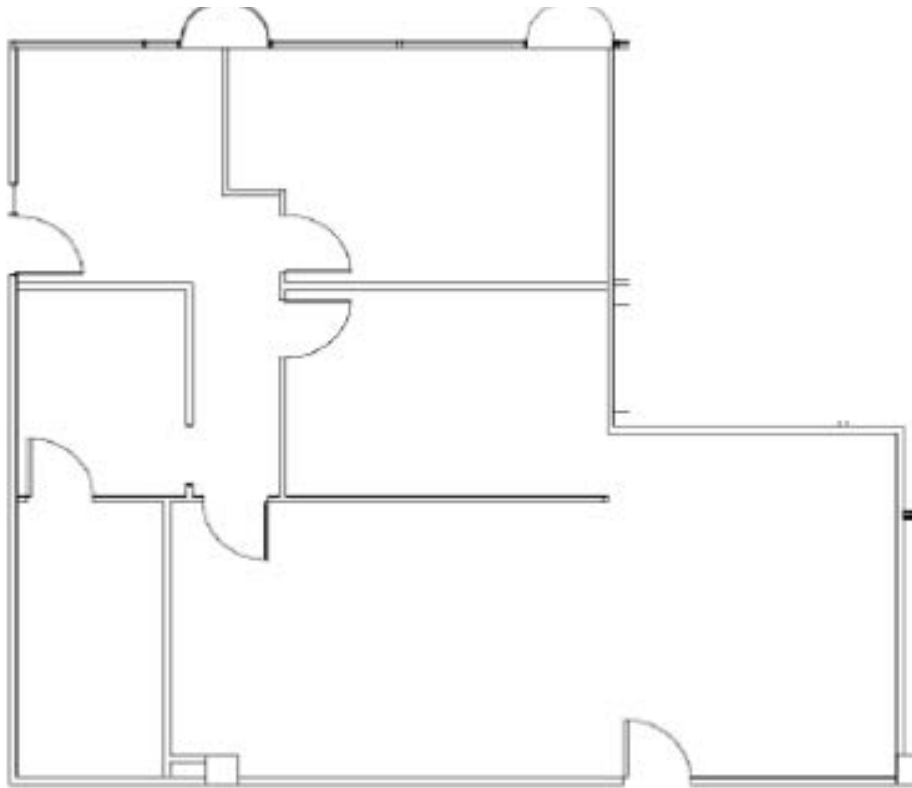

HARTMAN

Regency Square

7211 Regency Square Blvd

Suite 106

Approximately 1,555 Rentable Square Feet

SPACE AVAILABLE

For more lease information contact us:

713-467-2222