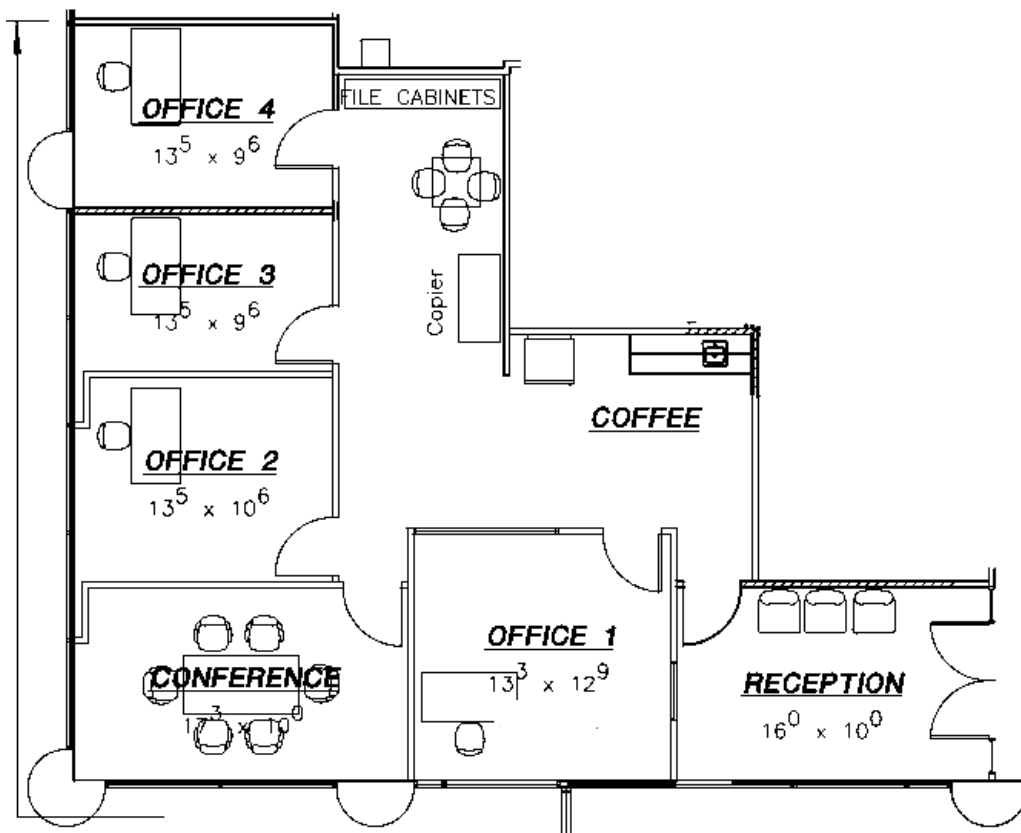

HARTMAN

Regency Square

7211 Regency Square Blvd

Suite # 146

Approximately 1560 Rentable Square Feet

SPACE AVAILABLE

For more lease information contact us:

713-467-2222