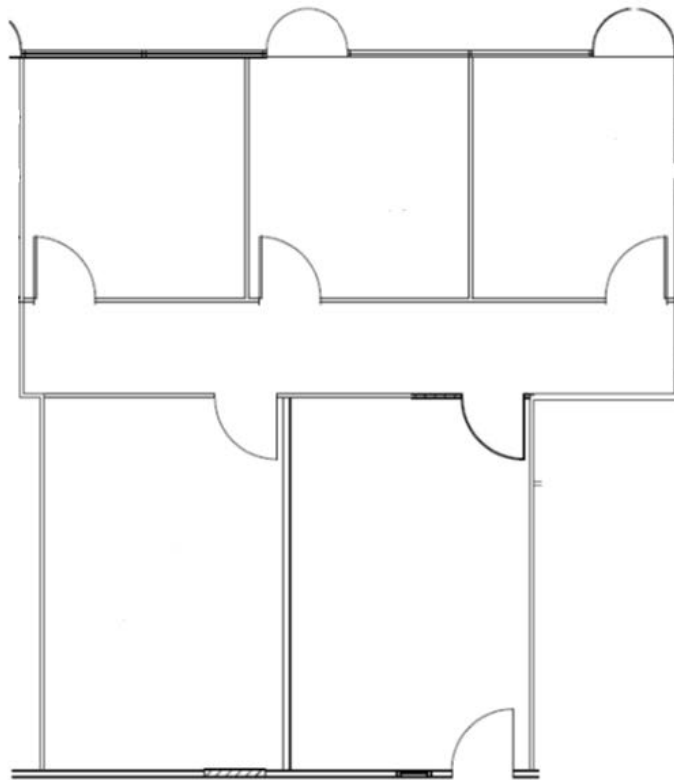

HARTMAN

Regency Square

7211 Regency Square Blvd

Suite 160

Approximately 1,159 Rentable Square Feet

SPACE AVAILABLE

For more lease information contact us:

713-467-2222