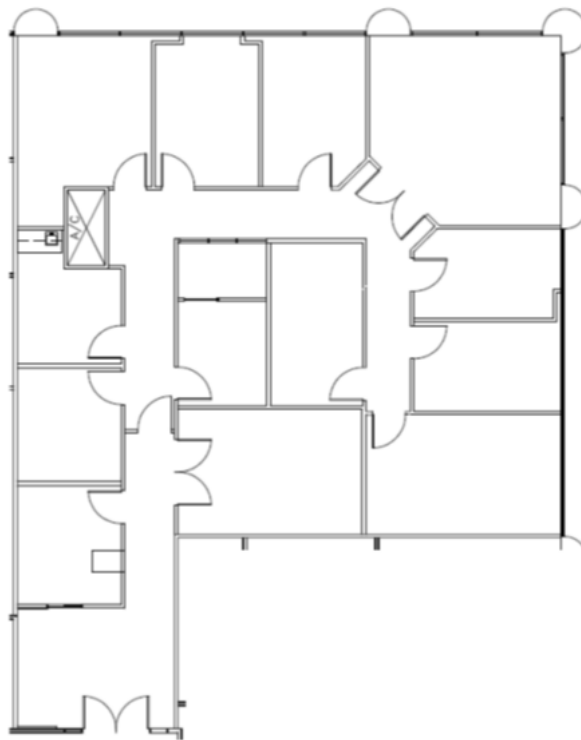

HARTMAN

Regency Square

7211 Regency Square Blvd

Suite 203

Approximately 2,978 Rentable Square Feet

SPACE AVAILABLE

For more lease information contact us:

713-467-2222