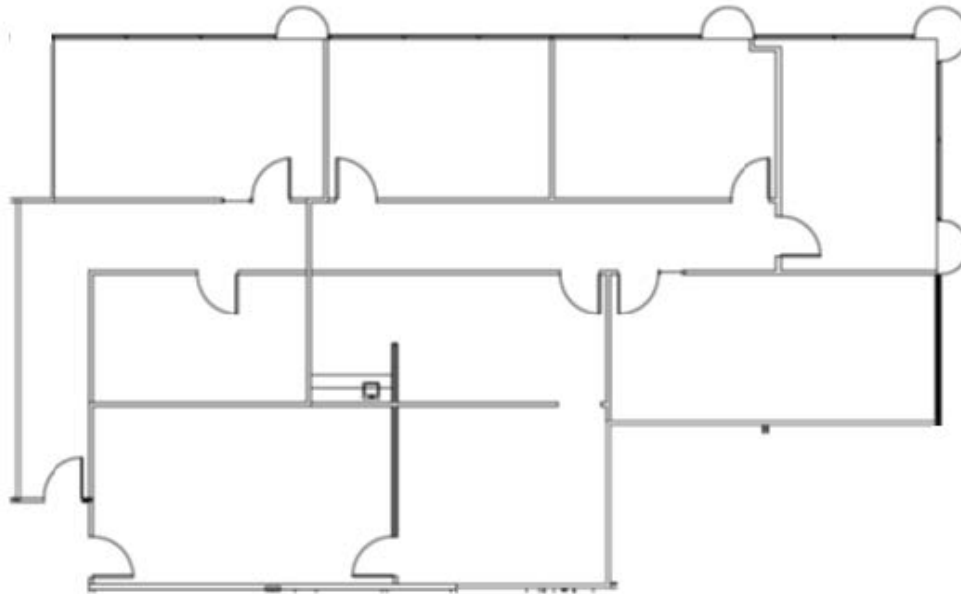

HARTMAN

Regency Square

7211 Regency Square Blvd

Suite 211

Approximately 2,967 Rentable Square Feet

SPACE AVAILABLE

For more lease information contact us:

713-467-2222