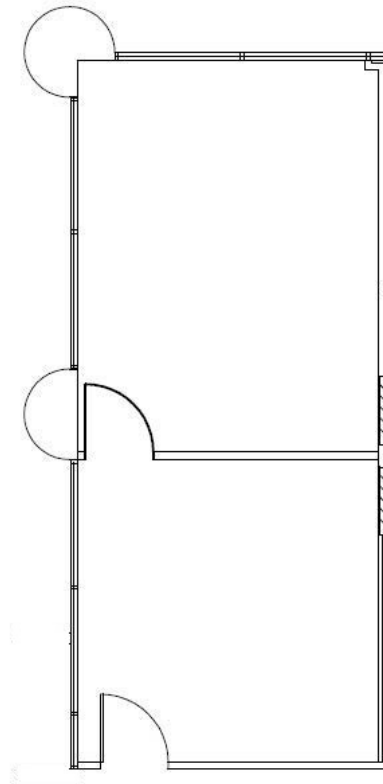

Regency Square

7211 Regency Square Blvd

Suite 250

Approximately 510 Rentable Square Feet

SPACE AVAILABLE

For more lease information contact us:

713-467-2222

www.hi-reit.com