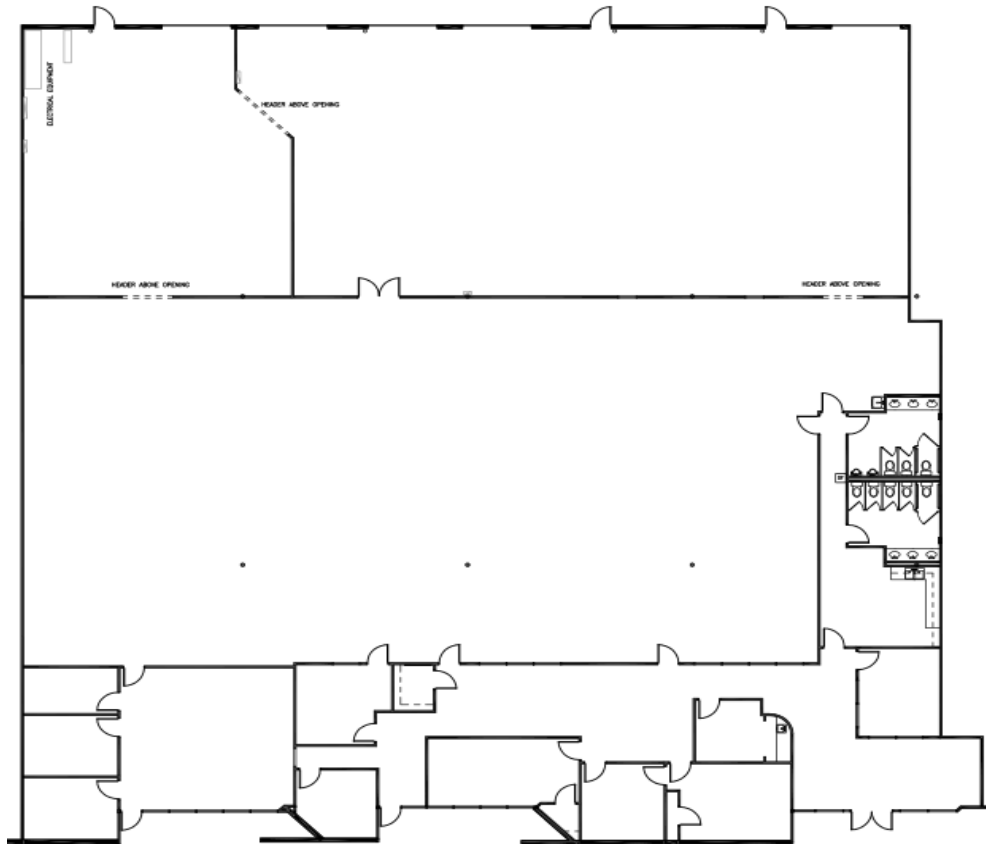

Skyway Business Center 3016 Skyway Circle South

Suite # 3014

Approximately 17694 Rentable Square Feet

SPACE AVAILABLE

For more lease information contact us:

972-788-4988

www.hi-reit.com