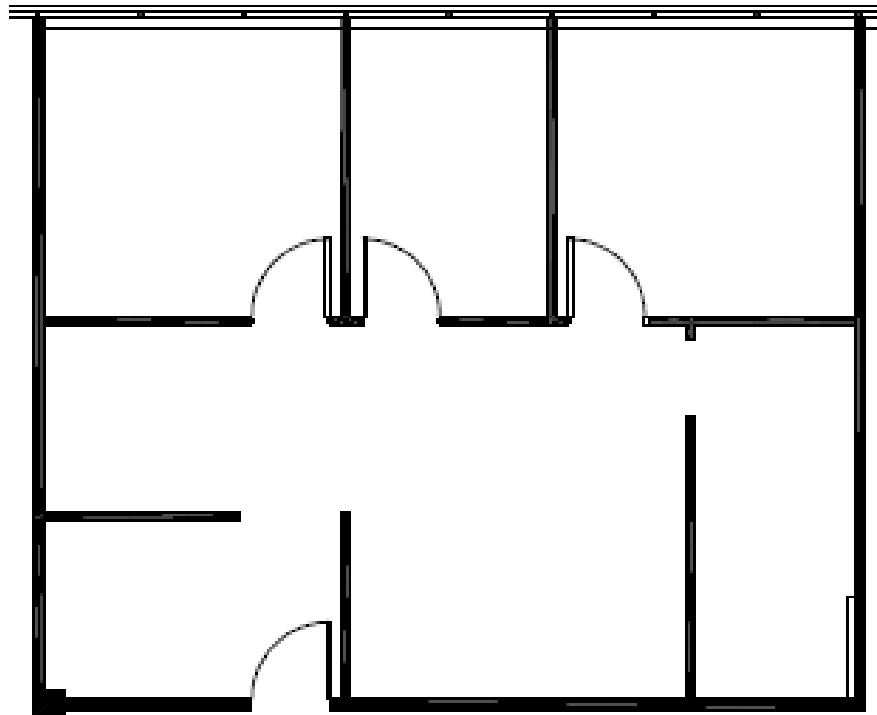

Spring Valley Business Center
1055-1059 South Sherman

Suite 1057-100

Approximately 1,001 Rentable Square Feet

SPACE AVAILABLE

For more lease information contact us:

972-788-4988

www.hi-reit.com