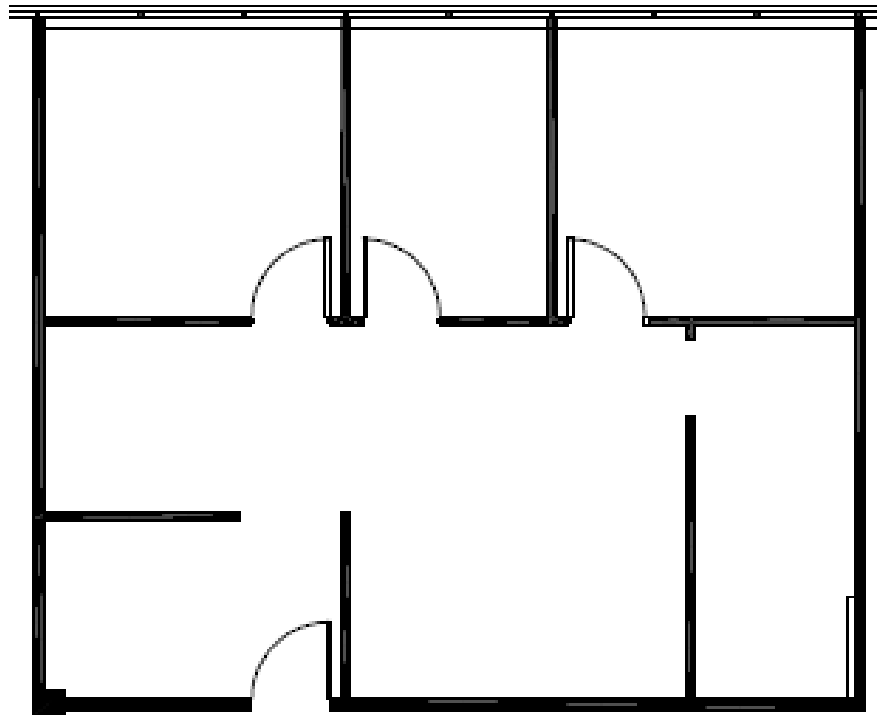

Spring Valley Business Center
1055-1059 South Sherman

Suite 1057-100

Approximately 1,010 Rentable Square Feet

SPACE AVAILABLE

For more lease information contact us:

972-788-4988

www.hi-reit.com