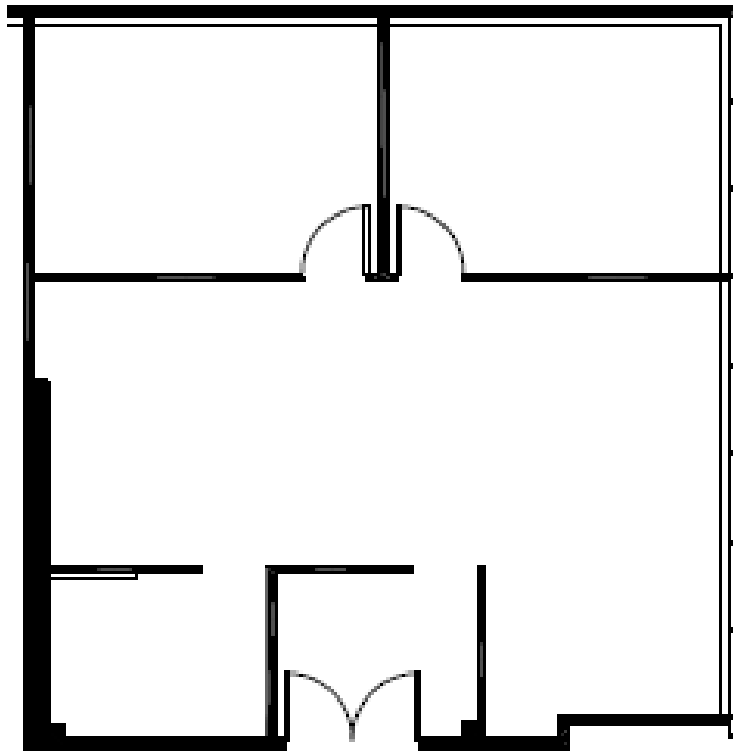

Spring Valley Business Center
1055-1059 South Sherman

Suite 1057-115

Approximately 1,233 Rentable Square Feet

SPACE AVAILABLE

For more lease information contact us:

972-788-4988

www.hi-reit.com