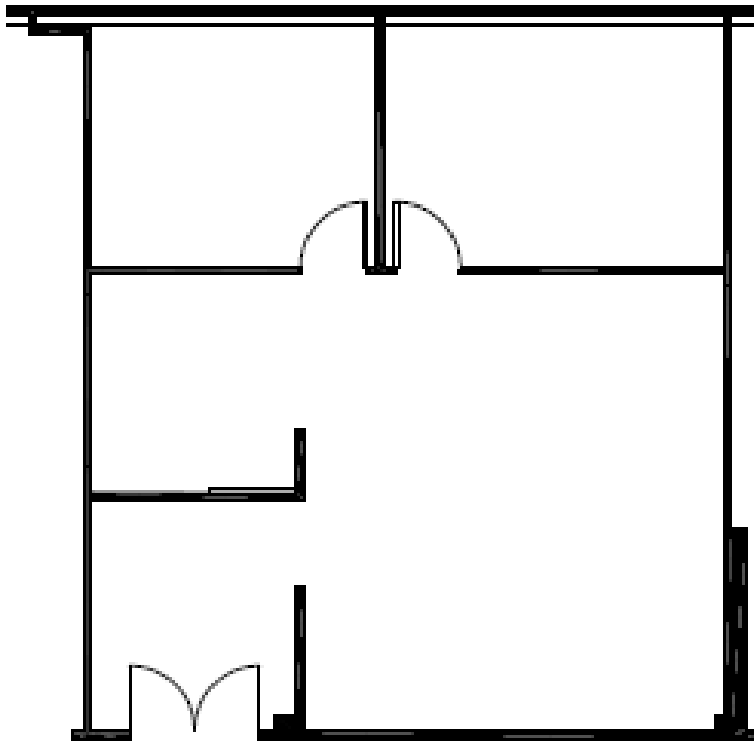

Spring Valley Business Center
1055-1059 South Sherman

Suite 1057-125

Approximately 1,153 Rentable Square Feet

SPACE AVAILABLE

For more lease information contact us:

972-788-4988

www.hi-reit.com