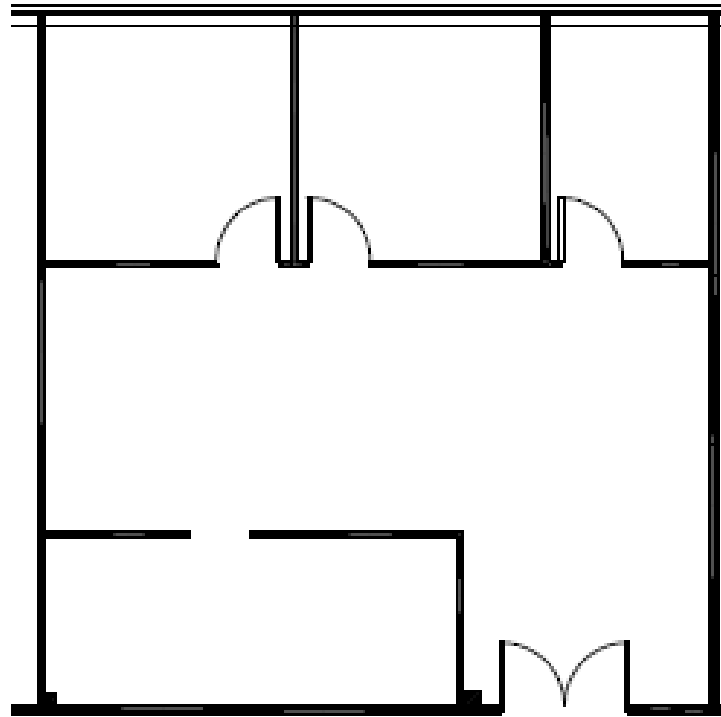

Spring Valley Business Center
1055-1059 South Sherman

Suite 1057-140

Approximately 1,235 Rentable Square Feet

SPACE AVAILABLE

For more lease information contact us:

972-788-4988

www.hi-reit.com